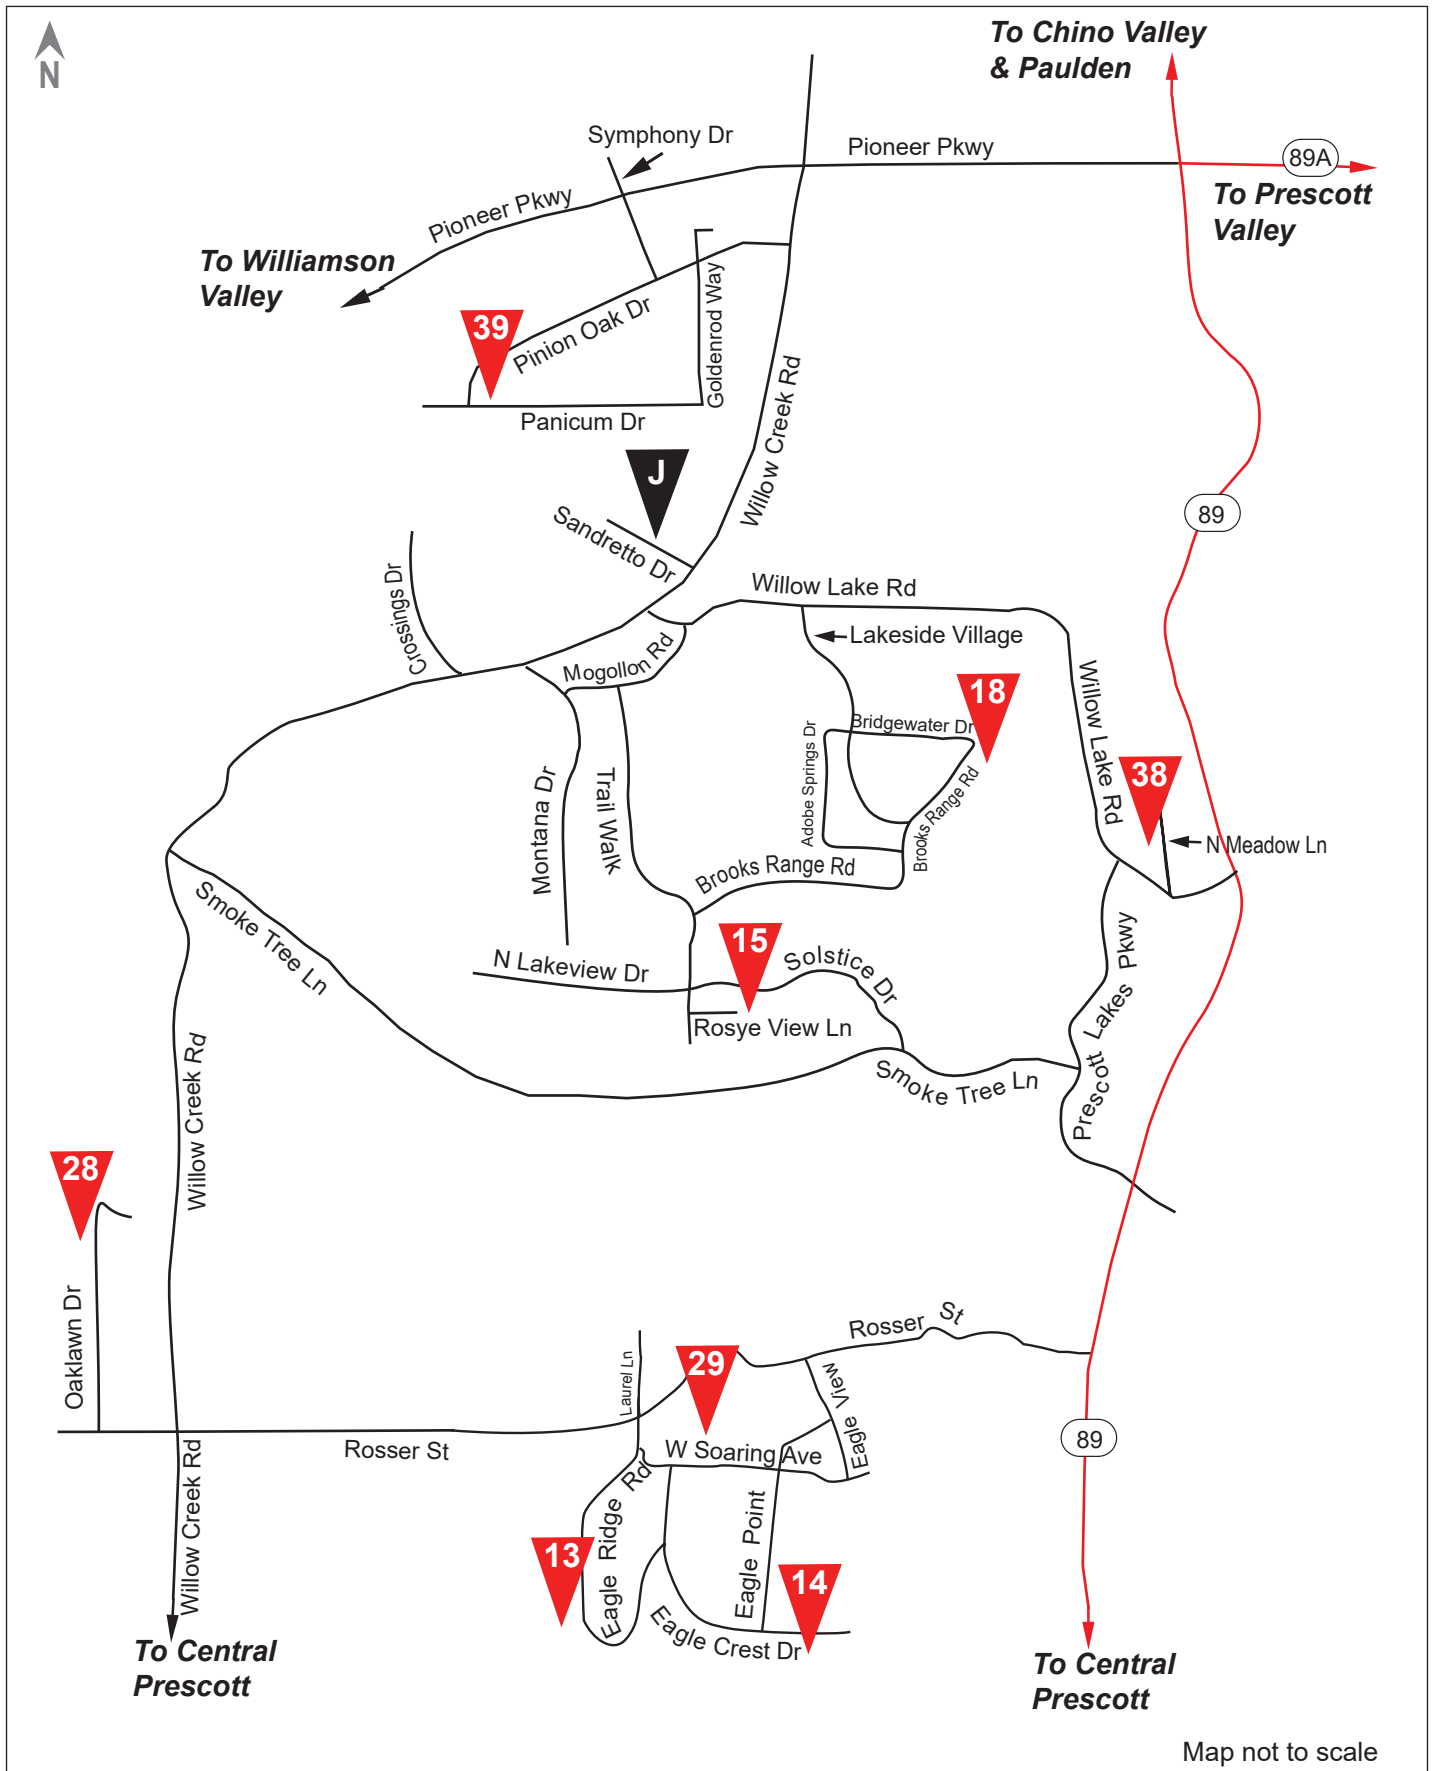

# North Prescott

North Prescott Artists & Major Art Supporter are listed on the next page.

**15 Deanne Brewster Studio**   
979 Rosye View Ln, Prescott  
928-925-1568  
Host Deanne Brewster  
Guest Steve Appel  
Guest Lynn Schmitt

**18 Diane Iverson Studio**  
2753 Brooks Range Road, Prescott  
928-541-9304  
Host Diane Iverson