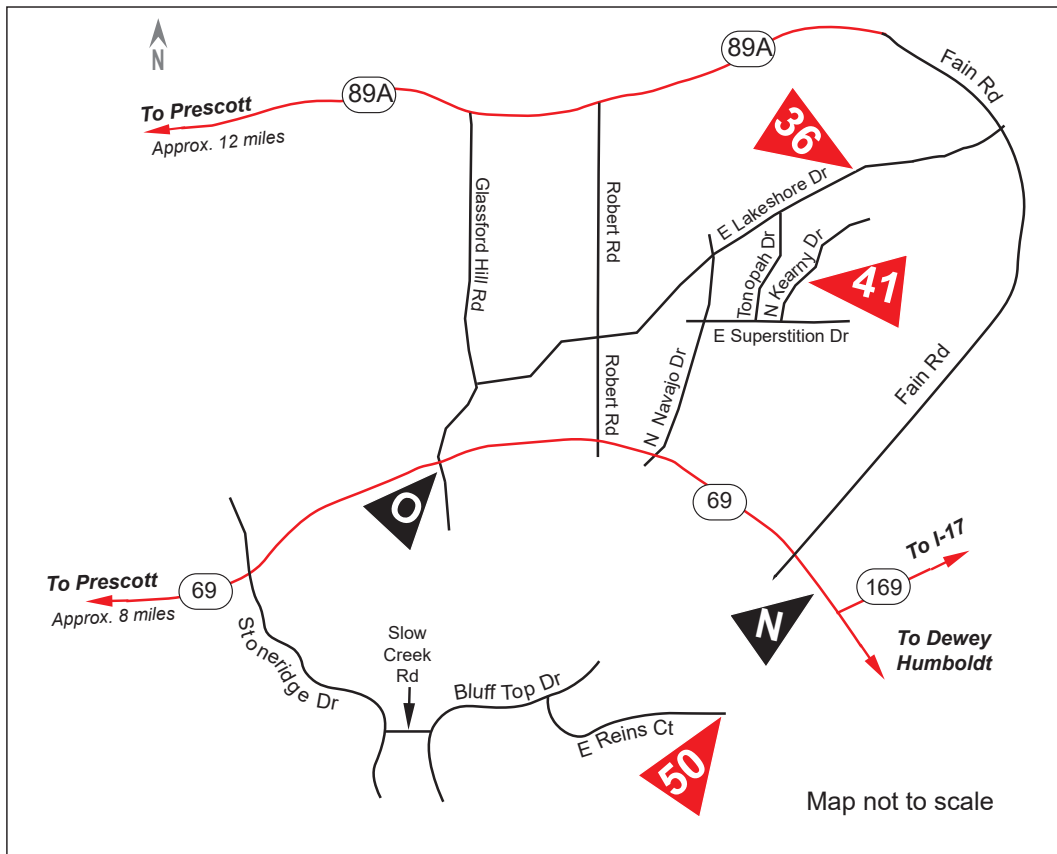

Prescott Valley & Dewey

Tour Studios

36 Jill Dredge Art Studio

9800 E Lakeshore Dr, Unit A, Prescott Valley
520-906-4407

Host Jill Dredge: drawing, oil painting

Demo: creating scratchboards & colored pencil

Host Jana Whittington: sculpture, mixed media

Demo: the art media process

Major Art Supporters

N Leff-T's Steakhouse & Grill

150 S Hwy 69, Ste 12, Dewey

928-632-1388

36 Jill Dredge Artist

9800 E Lakeshore Dr, Unit A, Prescott Valley