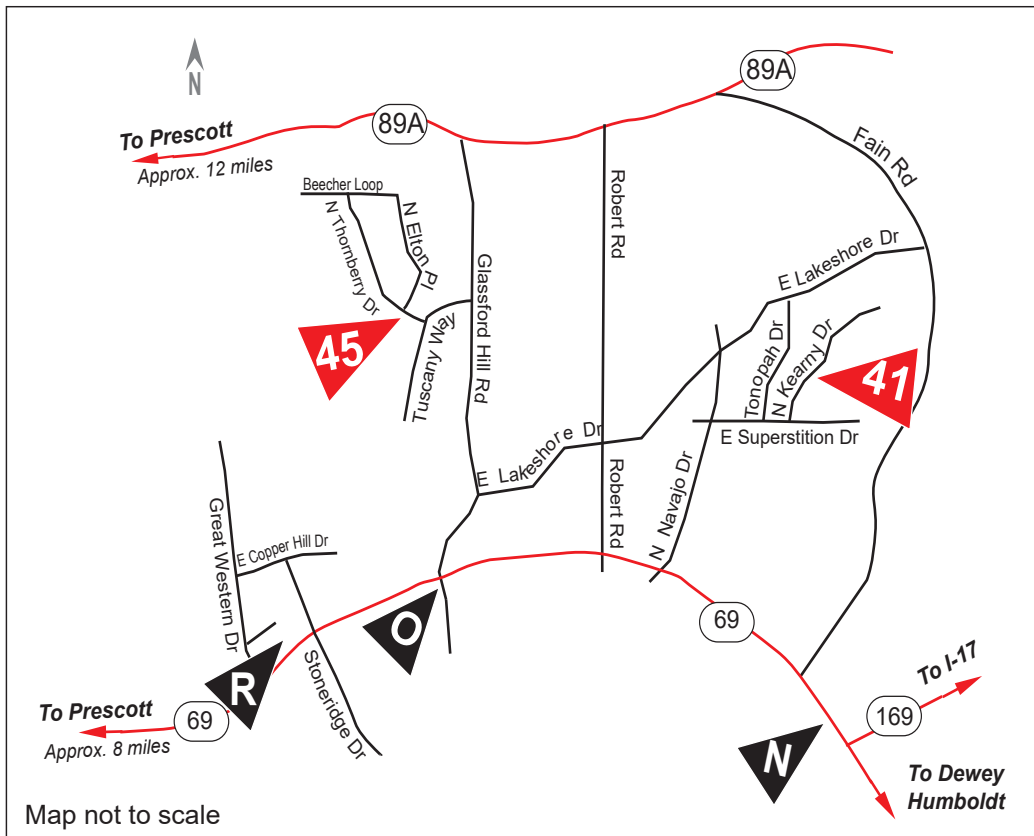

# Prescott Valley & Dewey

## Tour Studios

### **45** Leslie Matiaco Studio

5739 N Thornberry Dr, Prescott Valley

210-273-5880

**Host Leslie Matiaco:** Painting, Acrylic

**Demo:** live acrylic painting