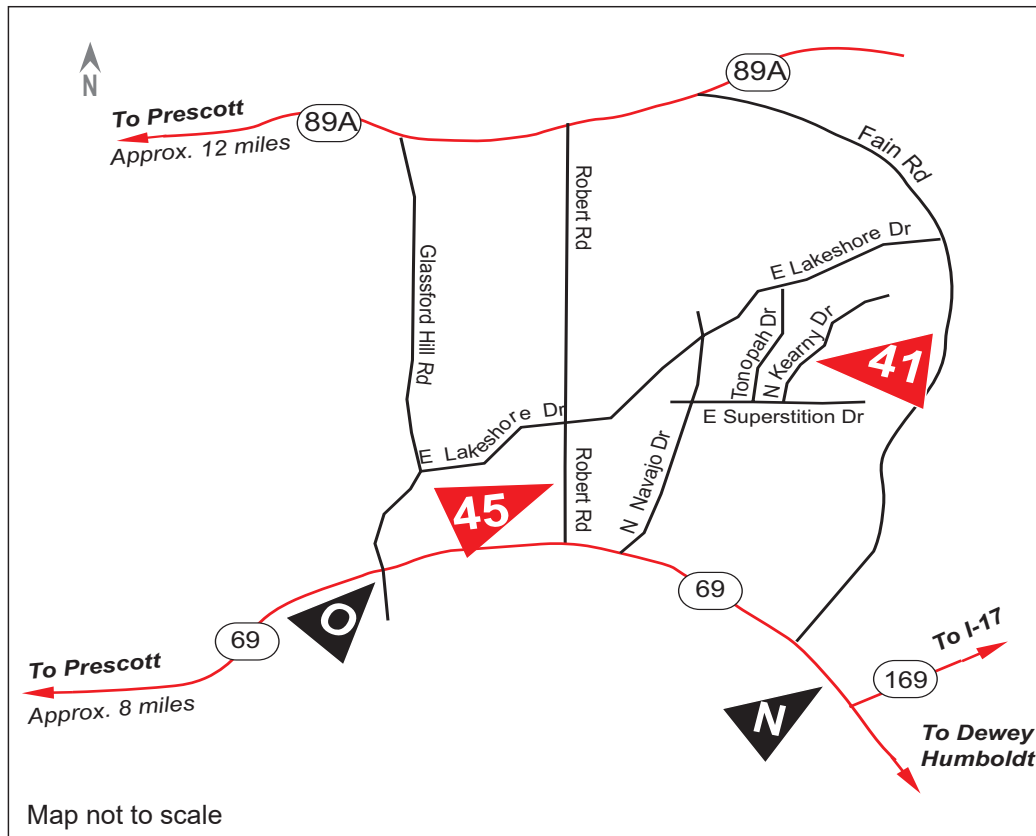

Prescott Valley & Dewey

Tour Studios

41 Eclipse Studio

Wheelchair Accessible

4149 N Kearny Dr, Prescott Valley

928-533-7088

Host Pennie Alexander: sculpture, textiles/wearables

Demo: loom will be set-up

45 Designs by Donna

Wheelchair Accessible

3375 N Robert Rd, Prescott Valley

928-515-4270

Host Donna Floyd: jewelry, textiles/wearables

Demo: jewelry designs & sewing techniques

Major Art Supporters

N Leff-T's Steakhouse & Grill