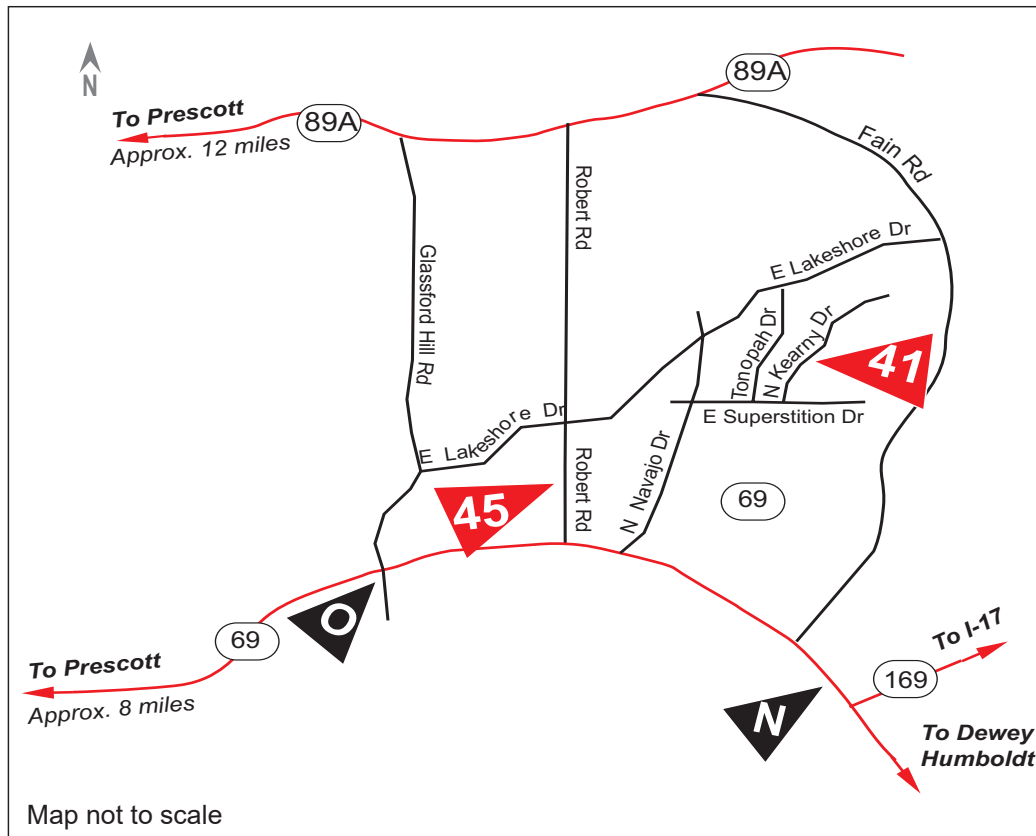

# Prescott Valley & Dewey

## Tour Studios

### **45 Designs by Donna**

*Wheelchair Accessible*

3375 N Robert Rd, Prescott Valley  
928-515-4270

**Host Donna Floyd:** jewelry, textiles/wearables

**Demo:** jewelry designs & sewing techniques