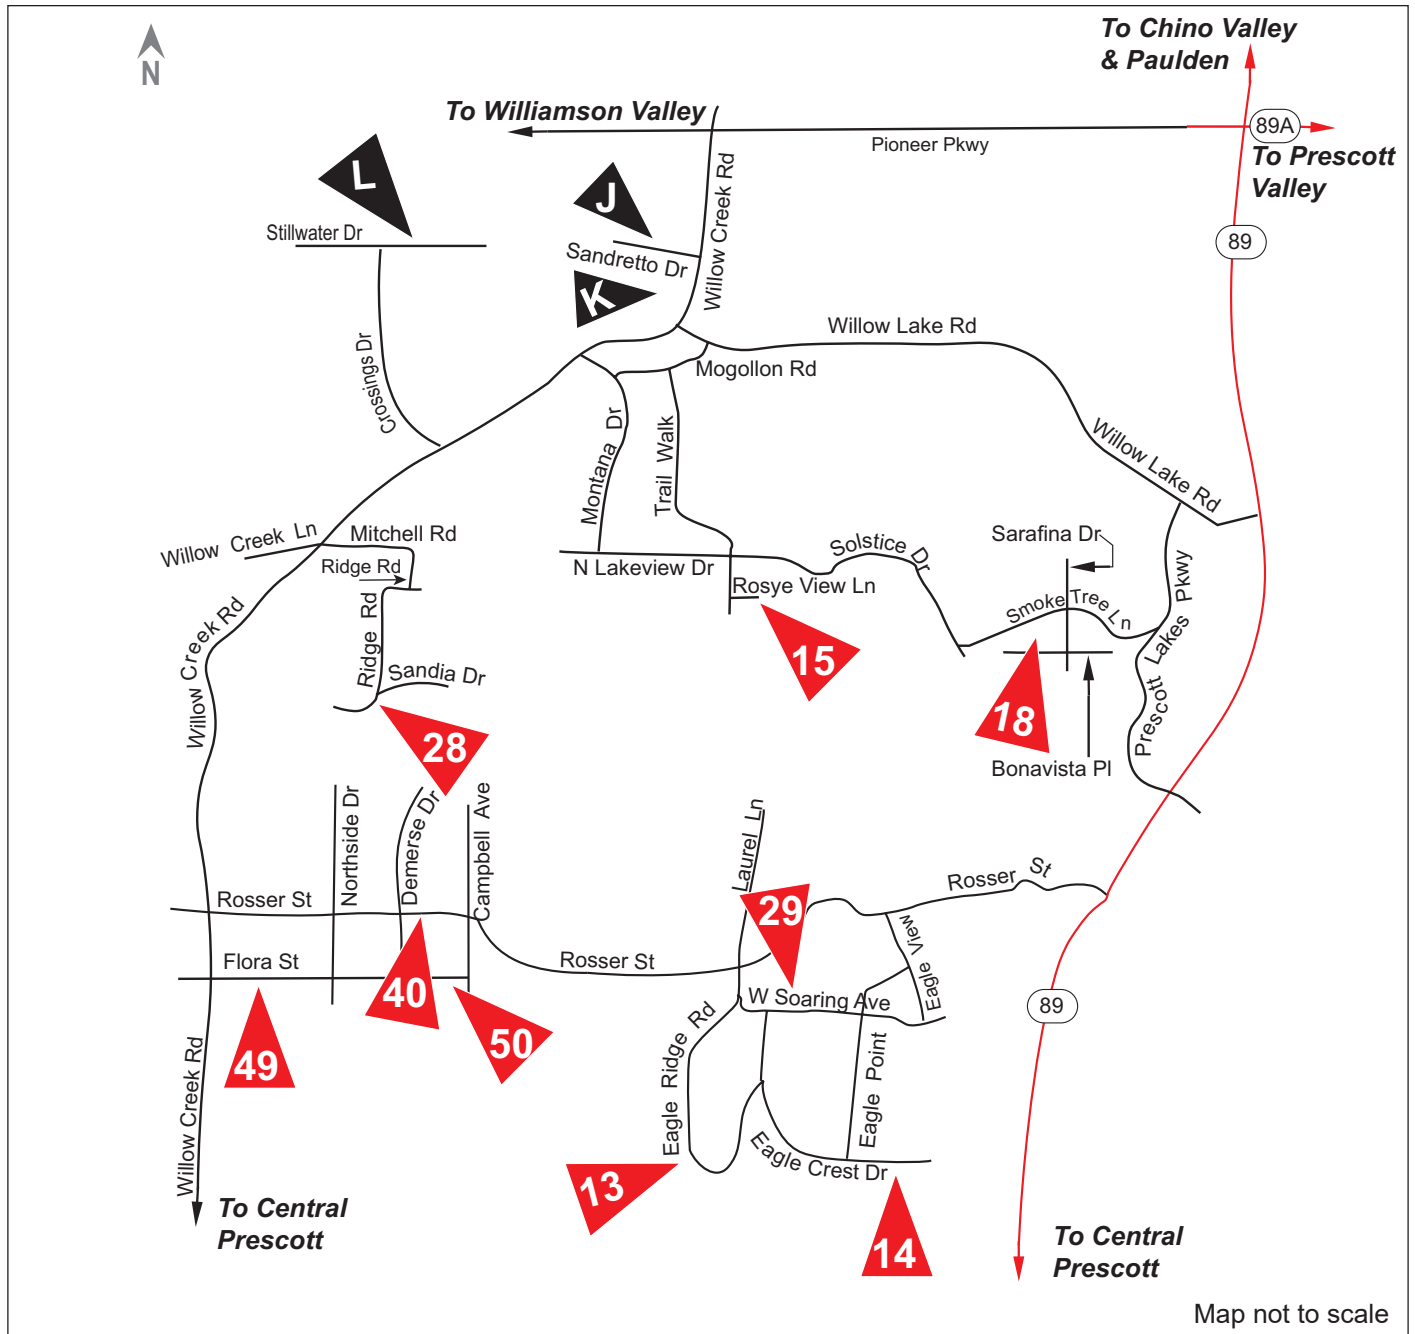

North Prescott

Tour Studios

13 Bill Cramer Studio

Wheelchair Accessible

1520 Eagle Ridge Rd, Prescott
928-771-1406

Host Bill Cramer: oil painting

Demo: landscape oil painting

Guest Anne Legge: mixed media

Demo: woodstaining on wood

14 Cin Hollins Studio

Wheelchair Accessible

1468 Eagle Crest Dr, Prescott
928-541-1053

Host Cin Hollins: jewelry

Demo: kumihimo, wire weaving

Guest Carol Hettenback: jewelry, metal

Demo: wire weaving a pendant out of copper wire and a stone

Red numbers and black letters next to names refer to arrows on map.